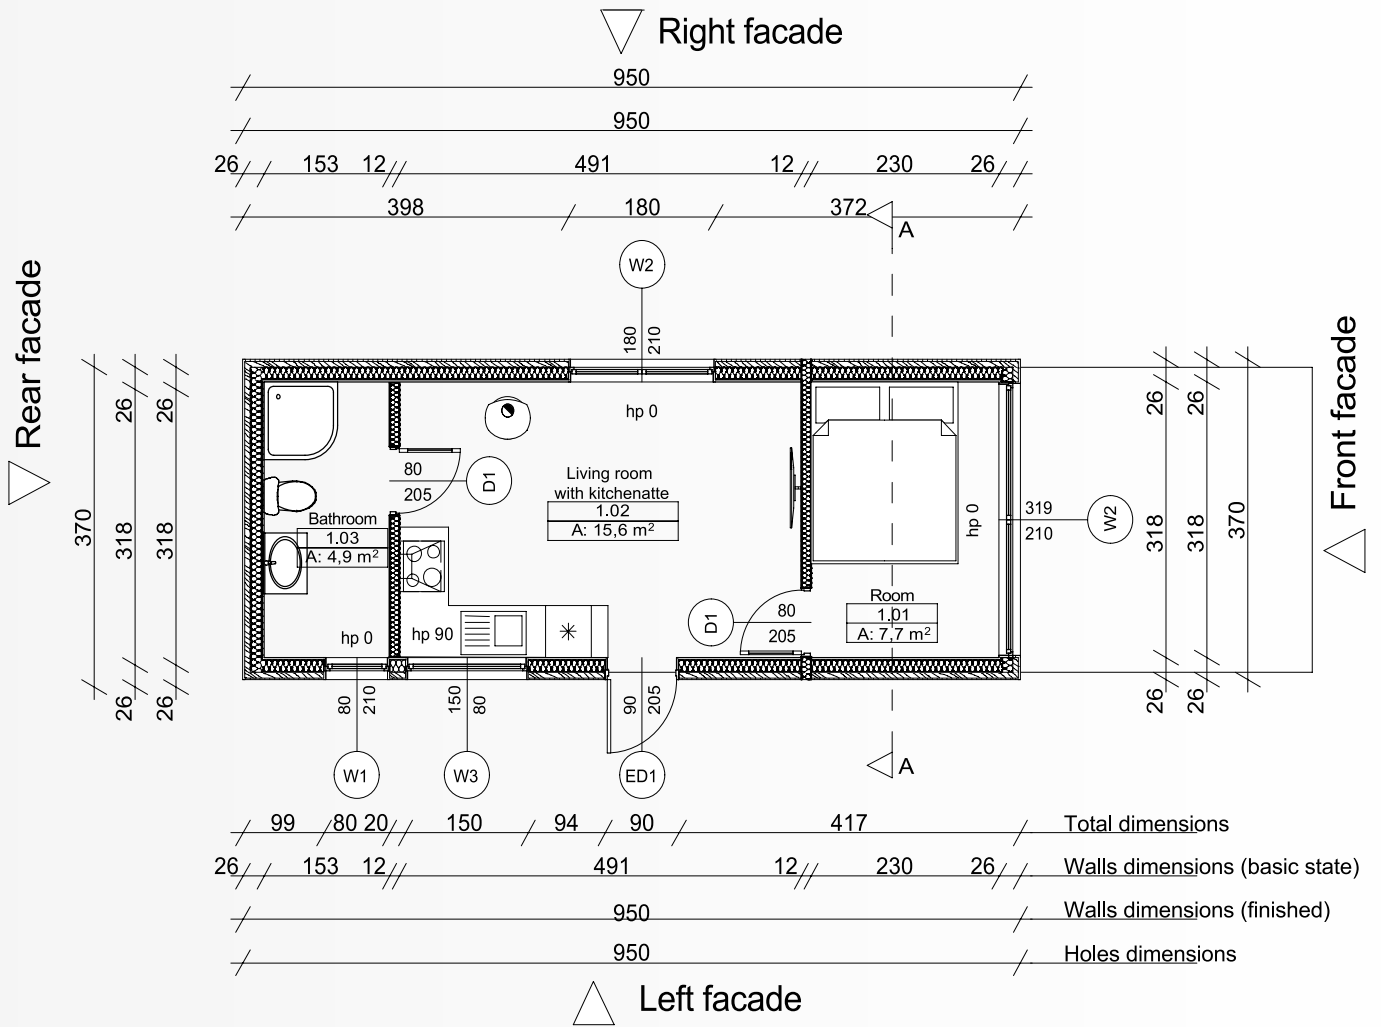

„One Floor”

The One Floor is a modern modular home designed for minimalism enthusiasts. Made of a single module with a building area of 35 m², it provides a small but functional living space. The interior features a separate living room with a kitchen, a bedroom and a bathroom. It is also possible to implement a terrace with a pergola that is a natural extension of the body of the building.

📐 Building area - 35 m²

🏠 Usable area - 28,2 m²

www.TinyHouseFamily.pl